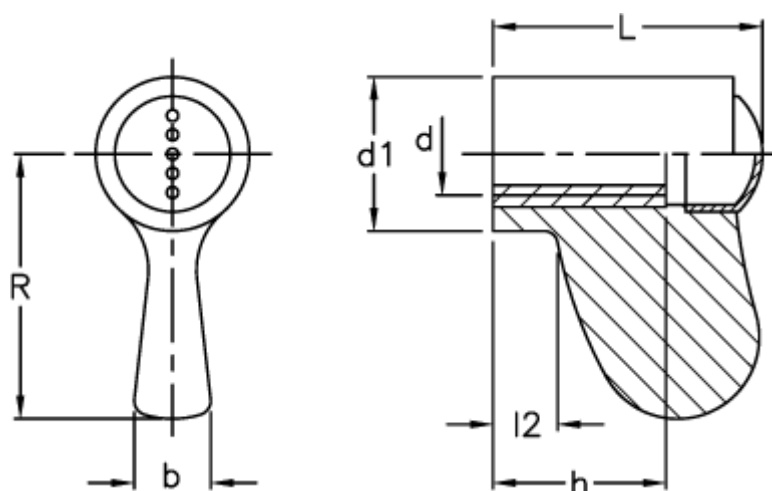

Article number: 23052254064

Description: E+G Single wing nut  
ESN.70-B M8-C4, yellow centre cap

## Measures

b	= 10
d1	= 20
d 6H	= M8
h	= 20
L	= 36
l2	= 8.0
R	= 35.0